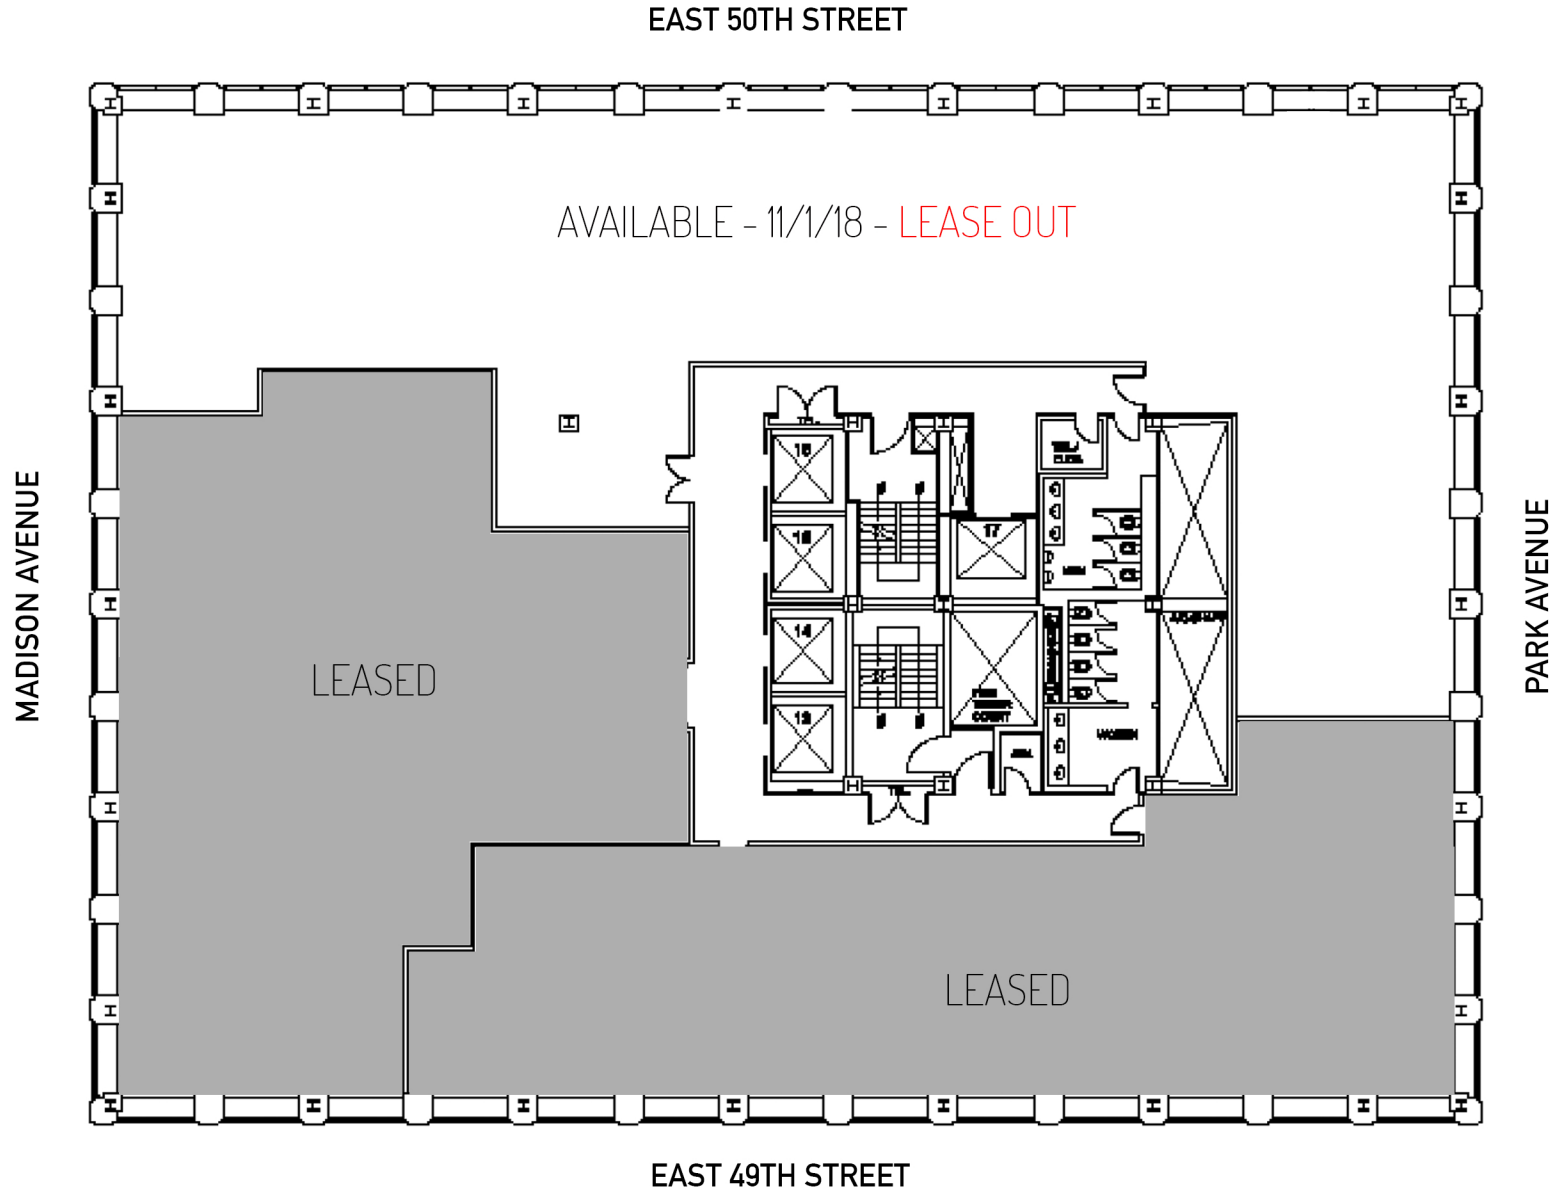

437 MADISON AVENUE

PART 36TH FLOOR | 8,043 RSF

RENTAL PLAN

437 Madison Avenue
New York, NY 10022
www.437MadisonAve.com

Michael I. Lenchner
(212) 755-5151
milenchner@sagerealty.com