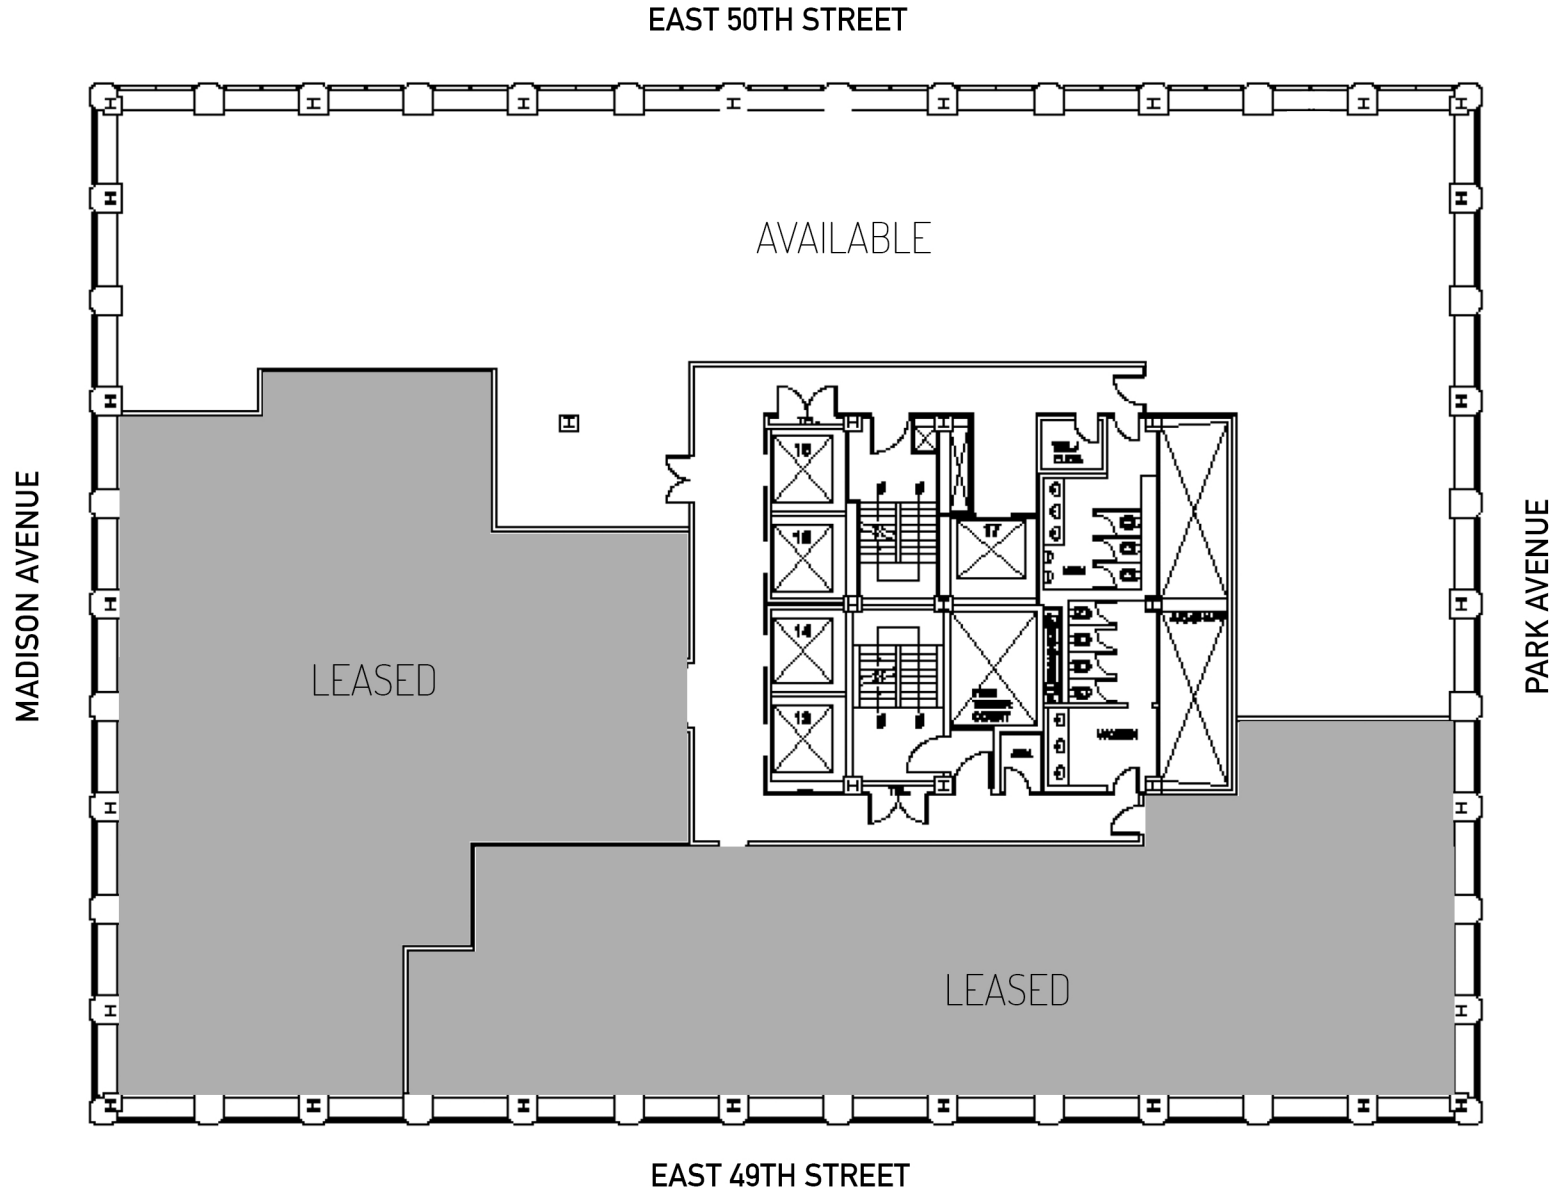

437 MADISON AVENUE

PART 36TH FLOOR | 8,043 RSF

RENTAL PLAN

437 Madison Avenue
New York, NY 10022
www.437MadisonAve.com

Michael I. Lenchner
(212) 755-5151
milenchner@sagerealty.com