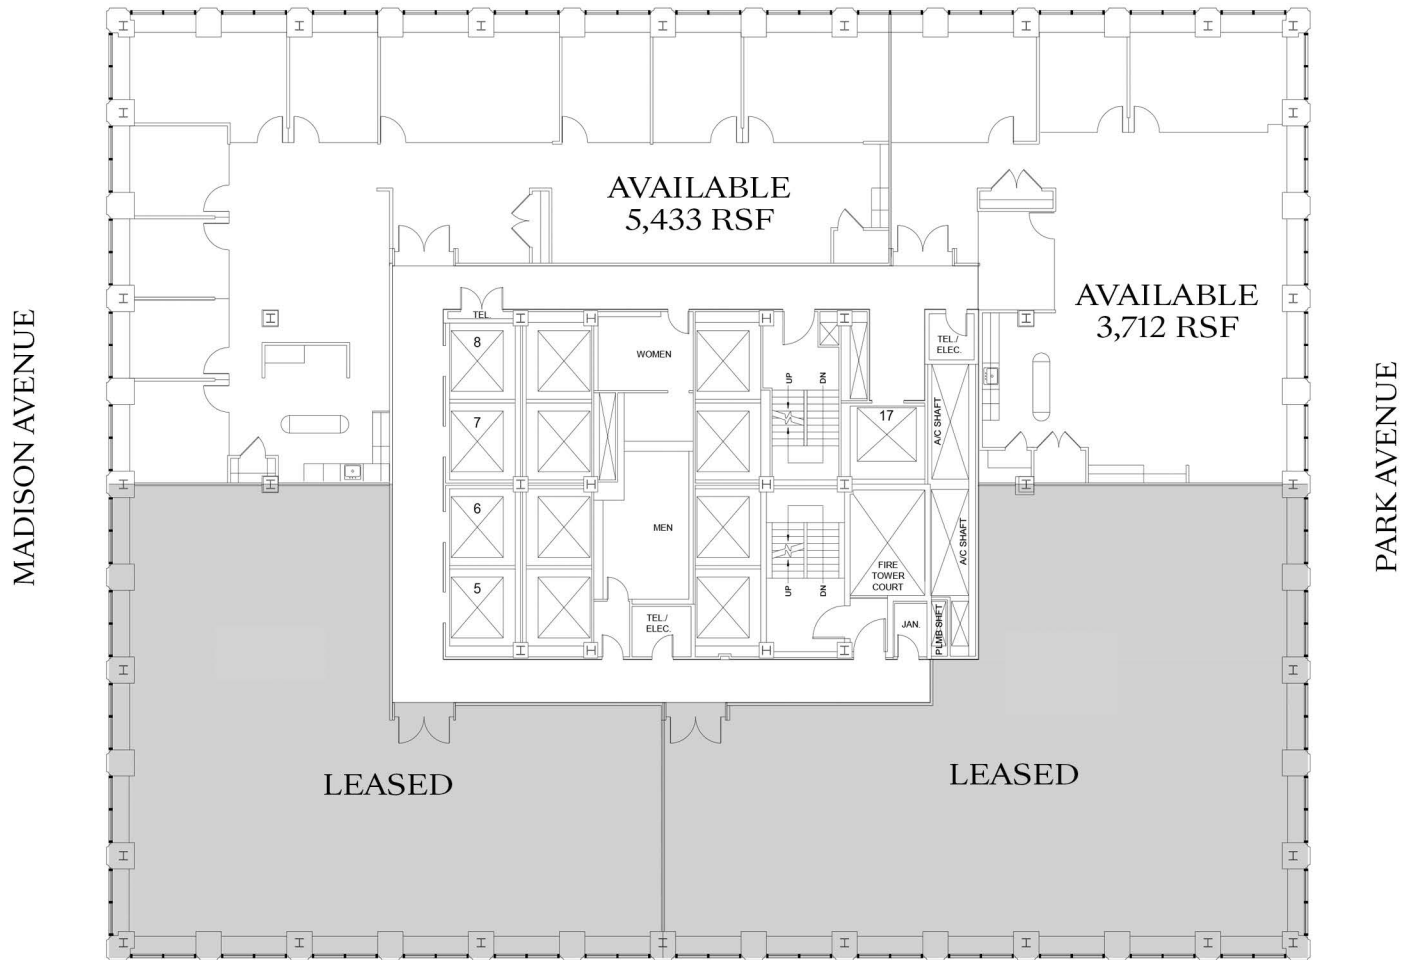

# 437 Madison Avenue

PORTIONS OF THE 19TH FLOOR | EXISTING CONDITIONS

SPACES CAN BE COMBINED - 9,145 TOTAL RSF

EAST 50TH STREET

EAST 49TH STREET

[sagespace.com](http://sagespace.com)

437 Madison Avenue  
New York, NY 10022  
[www.437MadisonAve.com](http://www.437MadisonAve.com)