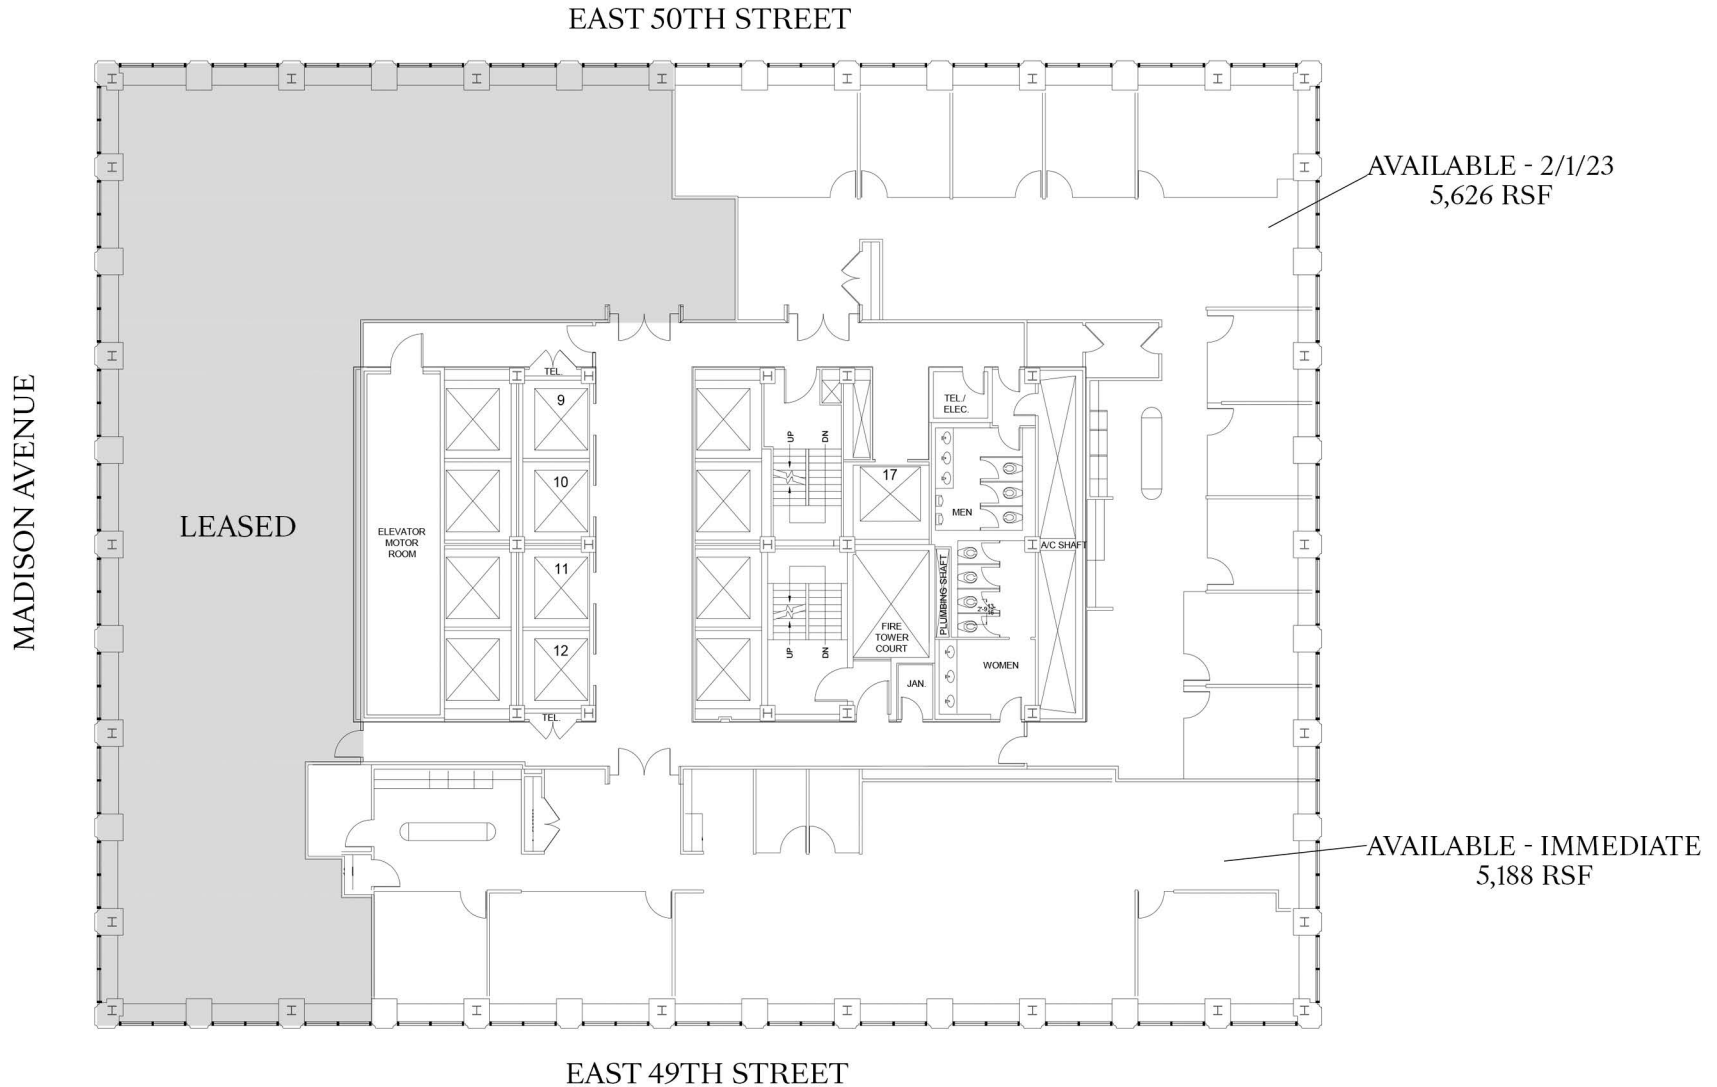

437 Madison Avenue

PORTIONS OF THE 22ND FLOOR | EXISTING CONDITIONS

sagespace.com

437 Madison Avenue
New York, NY 10022
www.437MadisonAve.com

Michael I. Lenchner
(212) 758-0437
milenchner@sagerealty.com