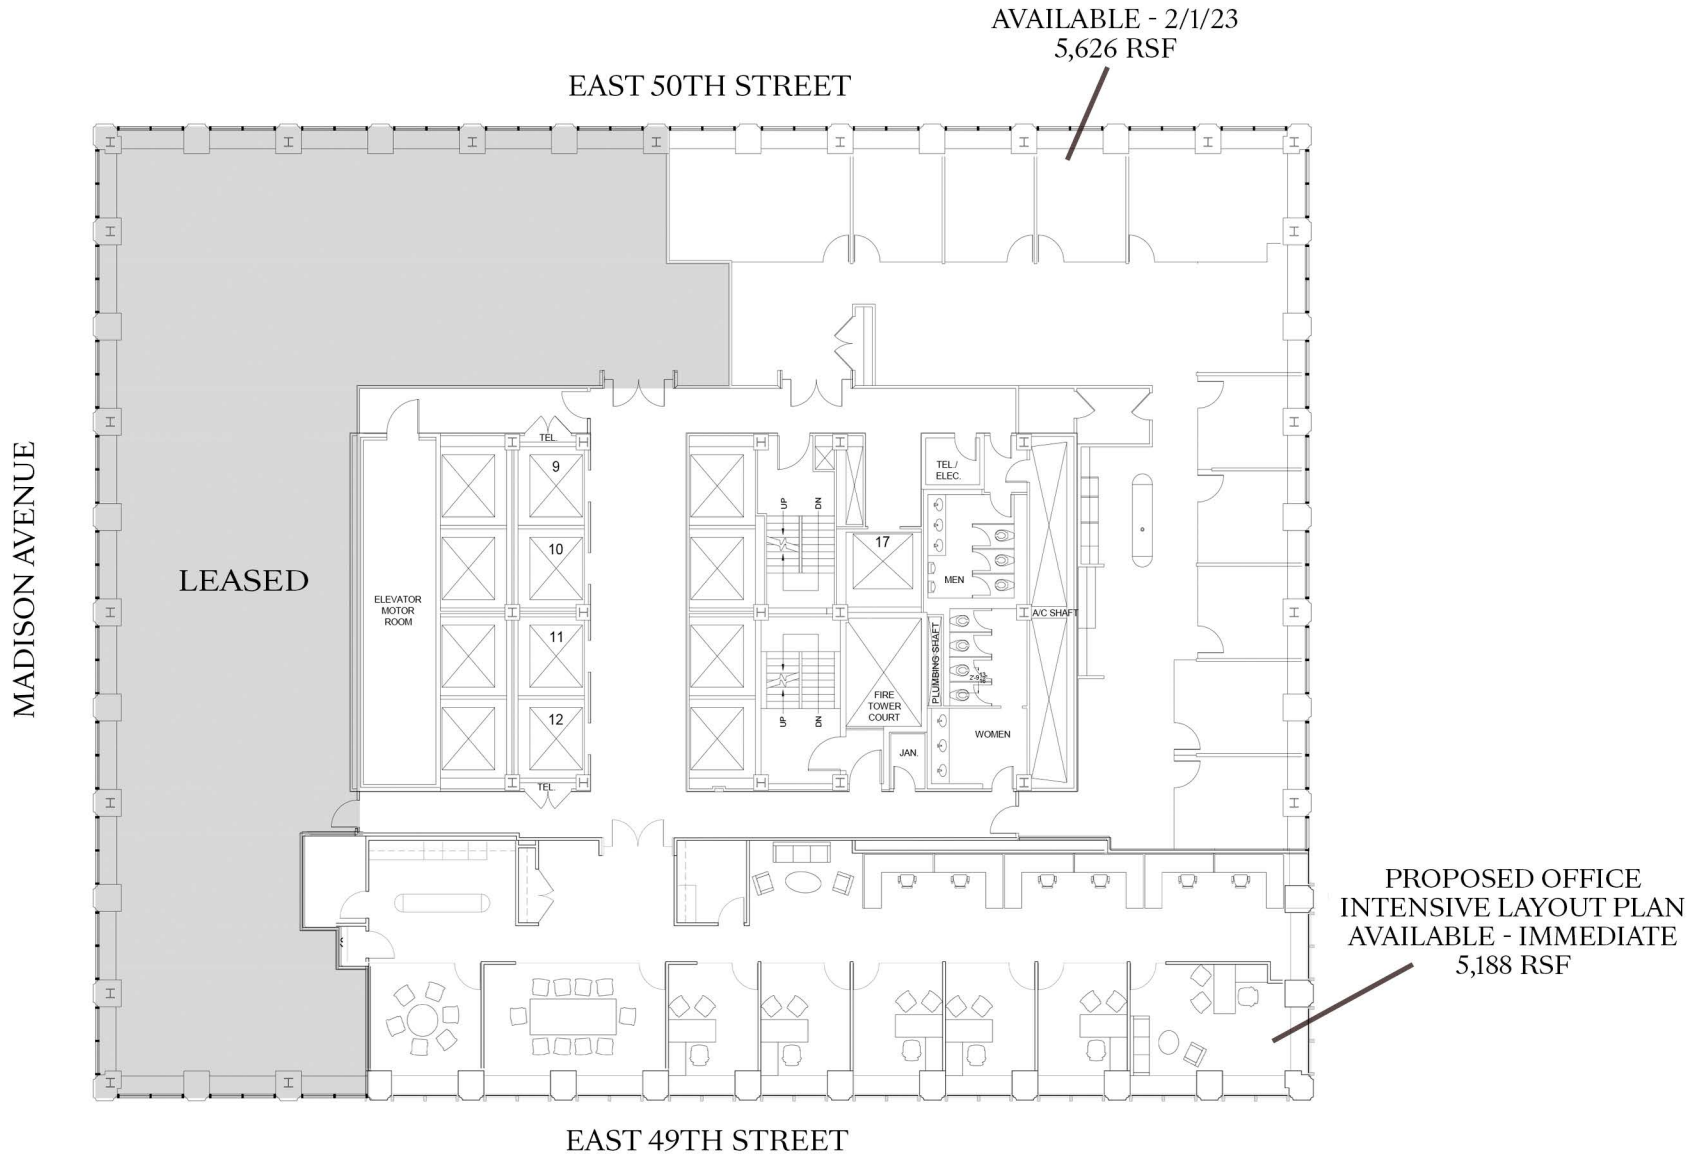

437 Madison Avenue

PORTIONS OF THE 22ND FLOOR

sagespace.com

437 Madison Avenue
New York, NY 10022
www.437MadisonAve.com

Michael I. Lenchner
(212) 758-0437
milenchner@sagerealty.com